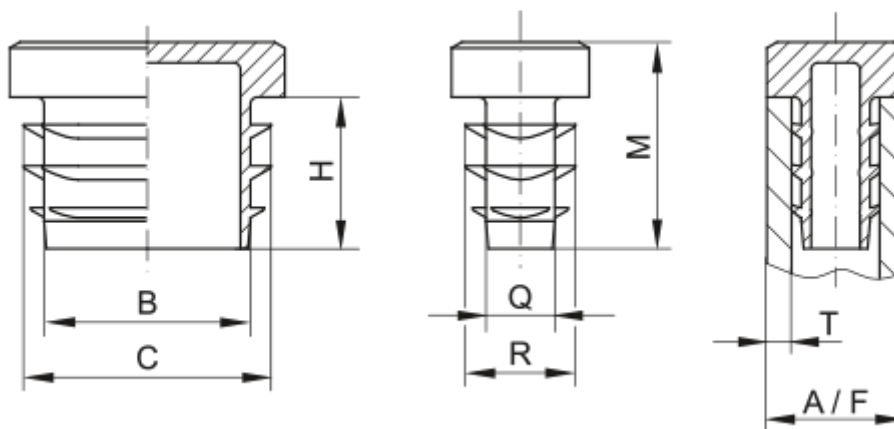

Article number: 59GPN270R4525152

Description: KLEE Square plugs GPN 270 - 45x25 (Wall thickness 1,5-2)

Measures

A = 45x25

B = 39

C = 43

H = 14

M = 19

Q = 19

R = 23

T = 1,5-2